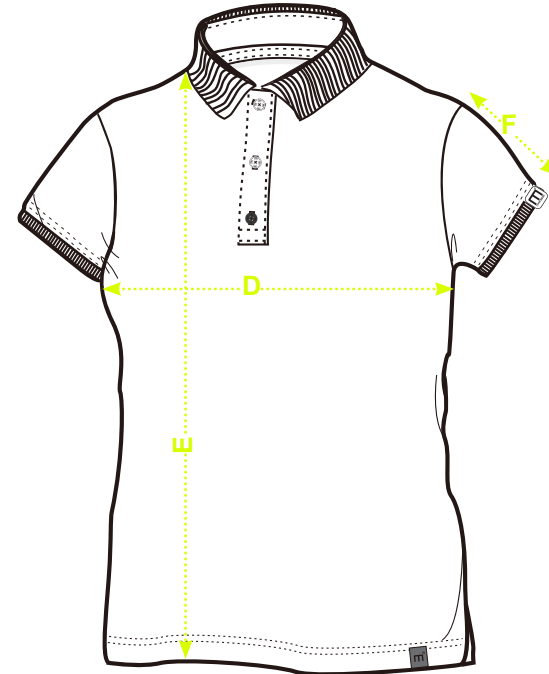

SIGNATURE SIZE CHART (US)

		SIZES (cm)	XS	S	M	L	XL	2XL	3XL	4XL	5XL
MWW-400001~400006, 400013,400015 SIGNATURE Polo Male	A	Half Chest width		54	56	58	60	62	64	66	68
	B	Body Length (from HPS)		74	76	78	80	82	84	86	88
	C	Sleeve length		22	23	23	24	24	25	25	26
MWW-400007~400012, 400014,400016 SIGNATURE Polo Female	D	Half Chest width	46	48	50	52	54	56	58	60	
	E	Body Length (from HPS)	62	64	66	68	70	72	74	76	
	F	Sleeve length	14	15	15	16	16	17	17	18	