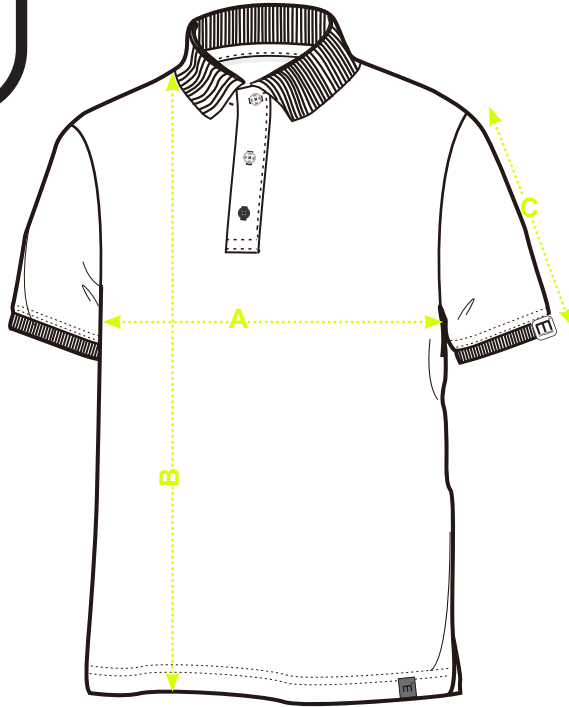

SIGNATURE SIZE CHART (US)

		SIZES (cm)	XS	S	M	L	XL	2XL	3XL	4XL	5XL
MWW-400001~400006, 400013,400015 SIGNATURE Polo Male	A	Half Chest width		54	56	58	60	62	64	66	68
	B	Body Length (from HPS)		74	76	78	80	82	84	86	88
	C	Sleeve length		22	23	23	24	24	25	25	26
MWW-400007~400012, 400014,400016 SIGNATURE Polo Female	D	Half Chest width	46	48	50	52	54	56	58	60	
	E	Body Length (from HPS)	62	64	66	68	70	72	74	76	
	F	Sleeve length	14	15	15	16	16	17	17	18	